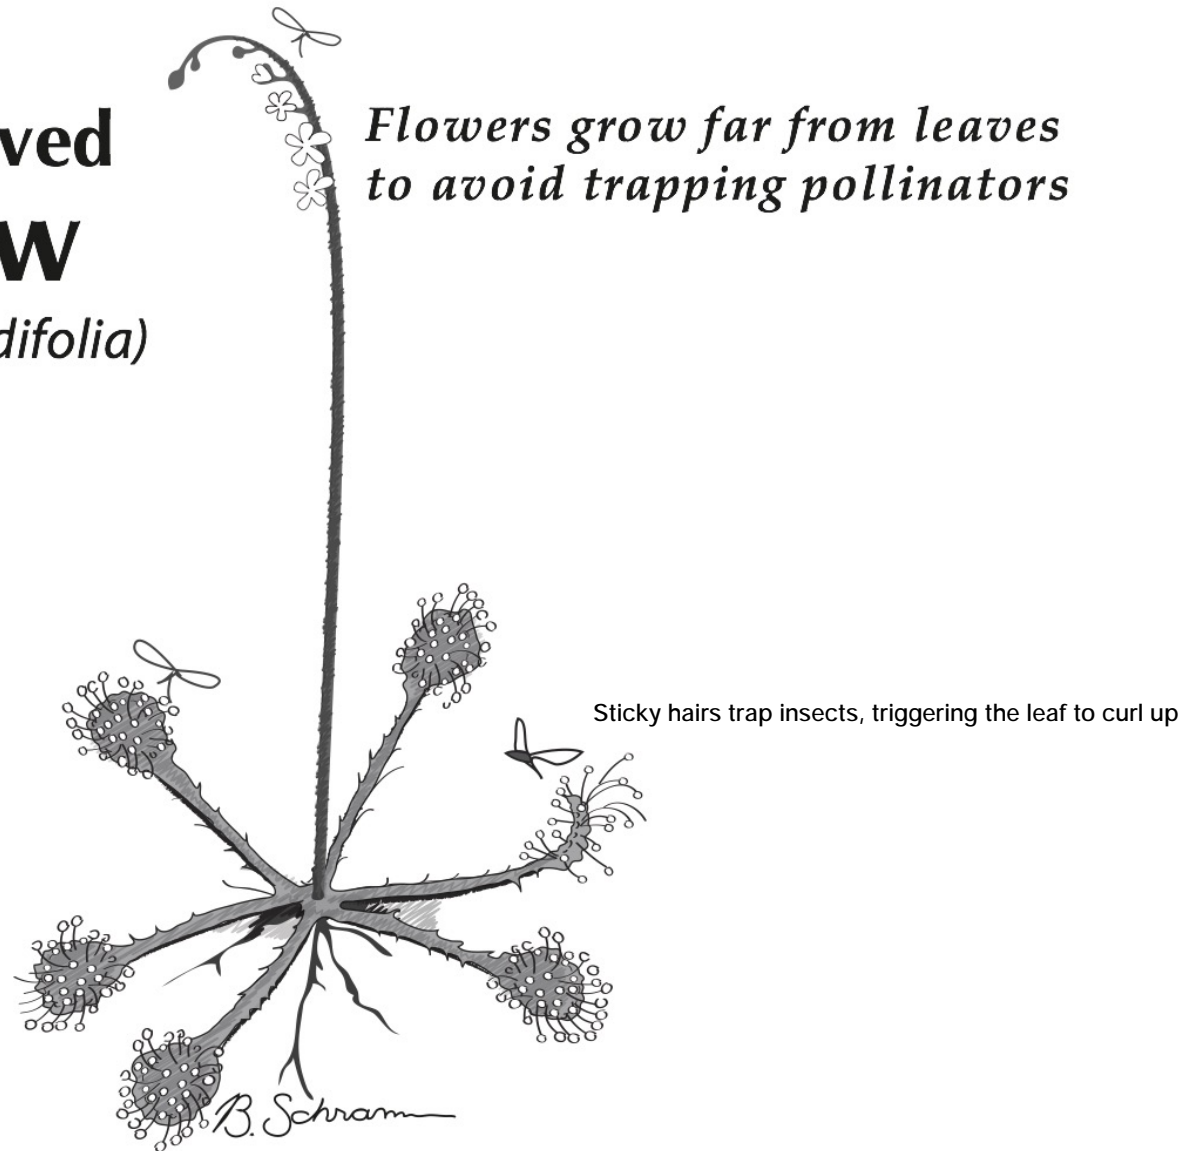

B. Schran

Wild Pacific Trail

UCLUELET, B.C.

Artwork is copyrighted, do not reuse without permission.

Round-leaved Sundew

(Drosera rotundifolia)

This perennial is seen May to August

Artwork is copyrighted, do not reuse without permission